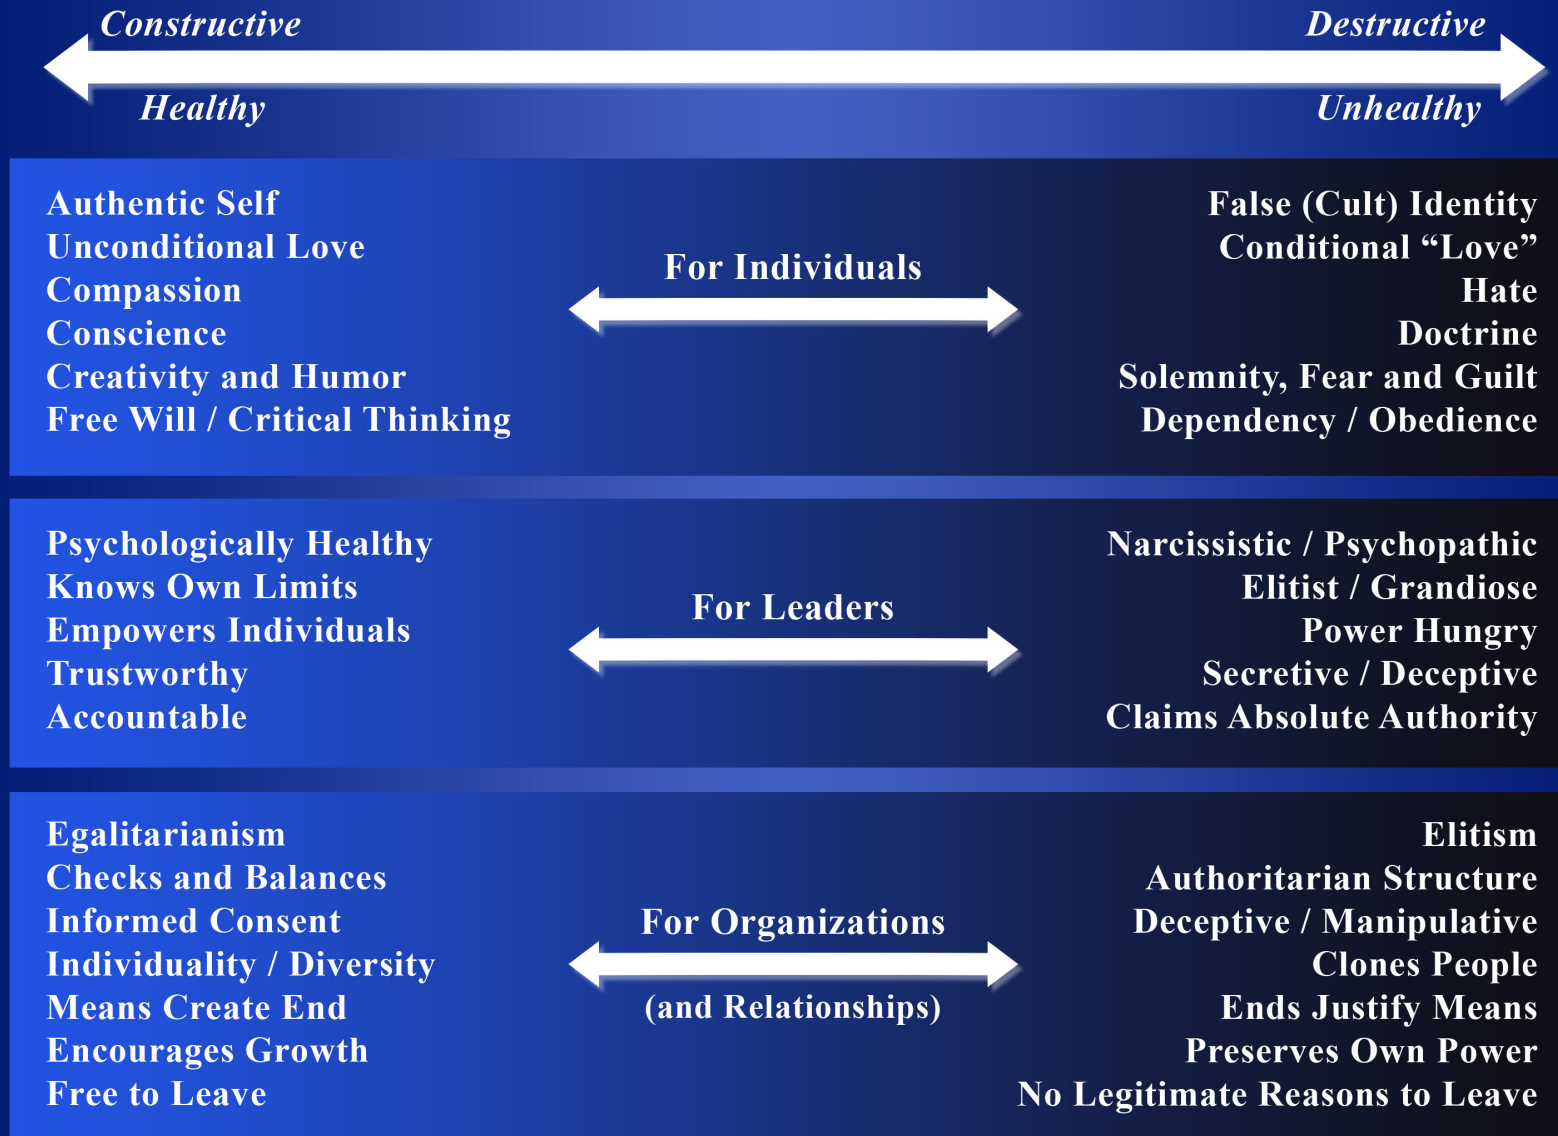

Influence Continuum

From the BITE Model:
Behavior, Information, Thought and Emotional Control

From *Combating Cult Mind Control* (2018) by Steven Hassan